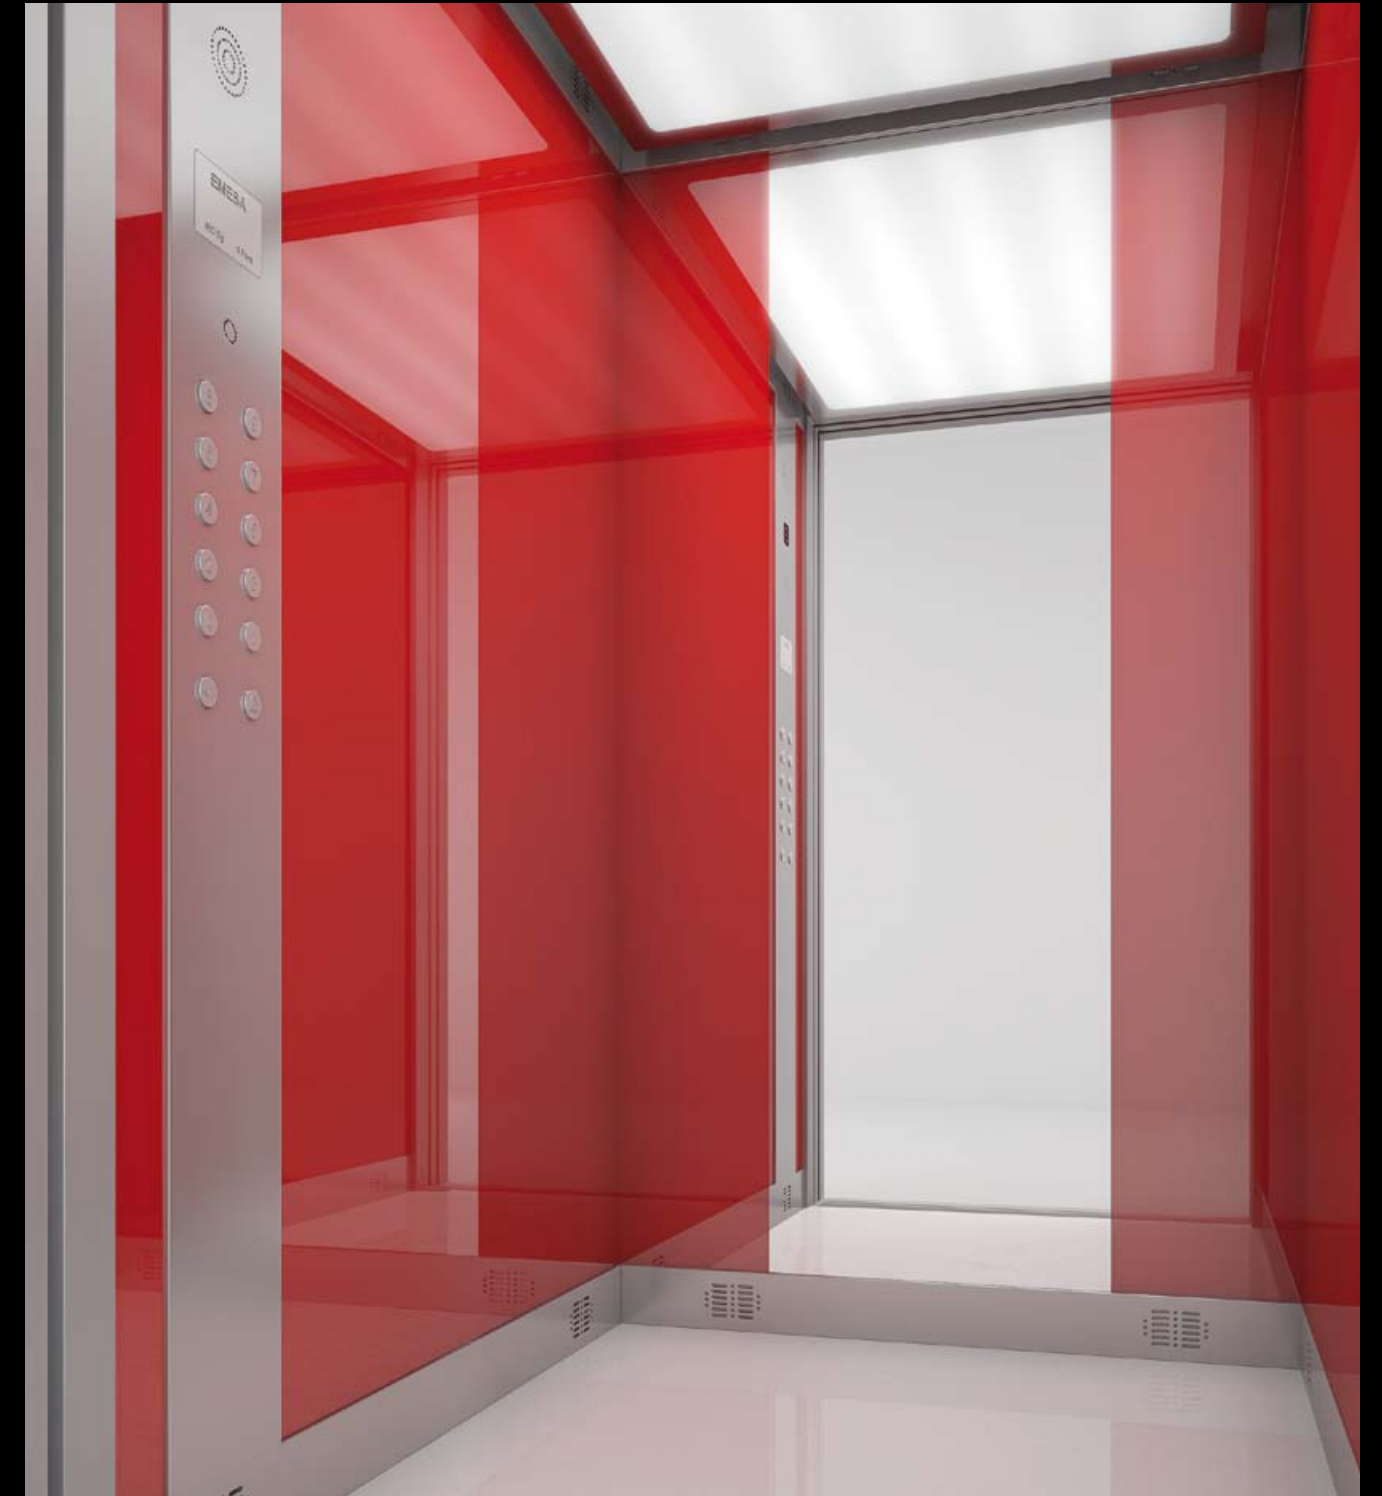

No limits in design

Techo Ceiling	Perfilería Profiles	Paredes Car Walls	Botonera Car Operating Panel	Suelo Floor
Acero Inox satinado + cristal Satin Stainless Steel + glass	Acero Inox satinado Satin Stainless Steel	Vidrio lacado / Coloured glass Green Luminous	Acero Inox satinado Satin Stainless Steel	Piedra Artificial White Zeus White Zeus artificial stone

Techo Ceiling	Perfilería Profiles	Paredes Car Walls	Botonera Car Operating Panel	Suelo Floor
Acero Inox satinado + cristal Satin Stainless Steel + glass	Acero Inox satinado Satin Stainless Steel	Vidrio lacado / Coloured glass Red Luminous 1586	Acero Inox satinado Satin Stainless Steel	Piedra Artificial White Zeus White Zeus artificial stone