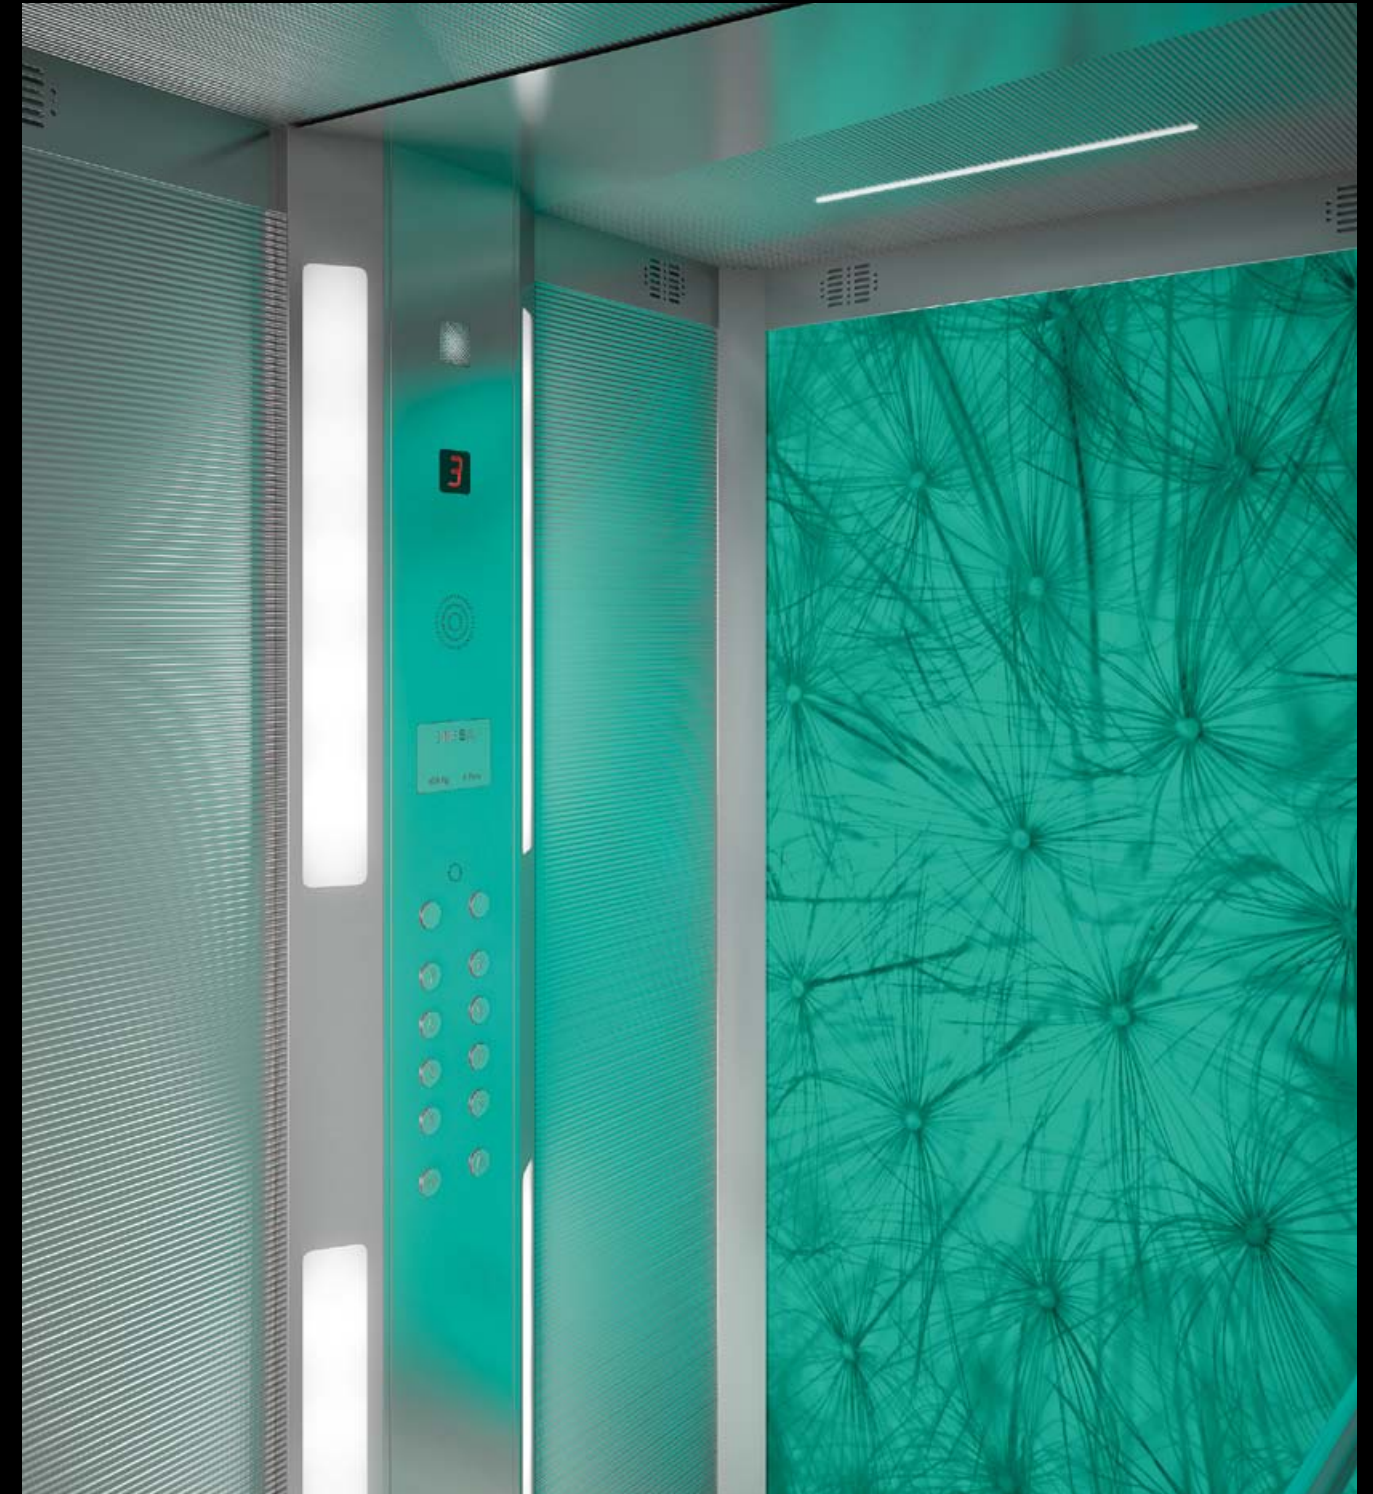

Techo
Ceiling

Perfileria
Profiles

Paredes
Car Walls

Botonera
Car Operating Panel

Suelo
Floor