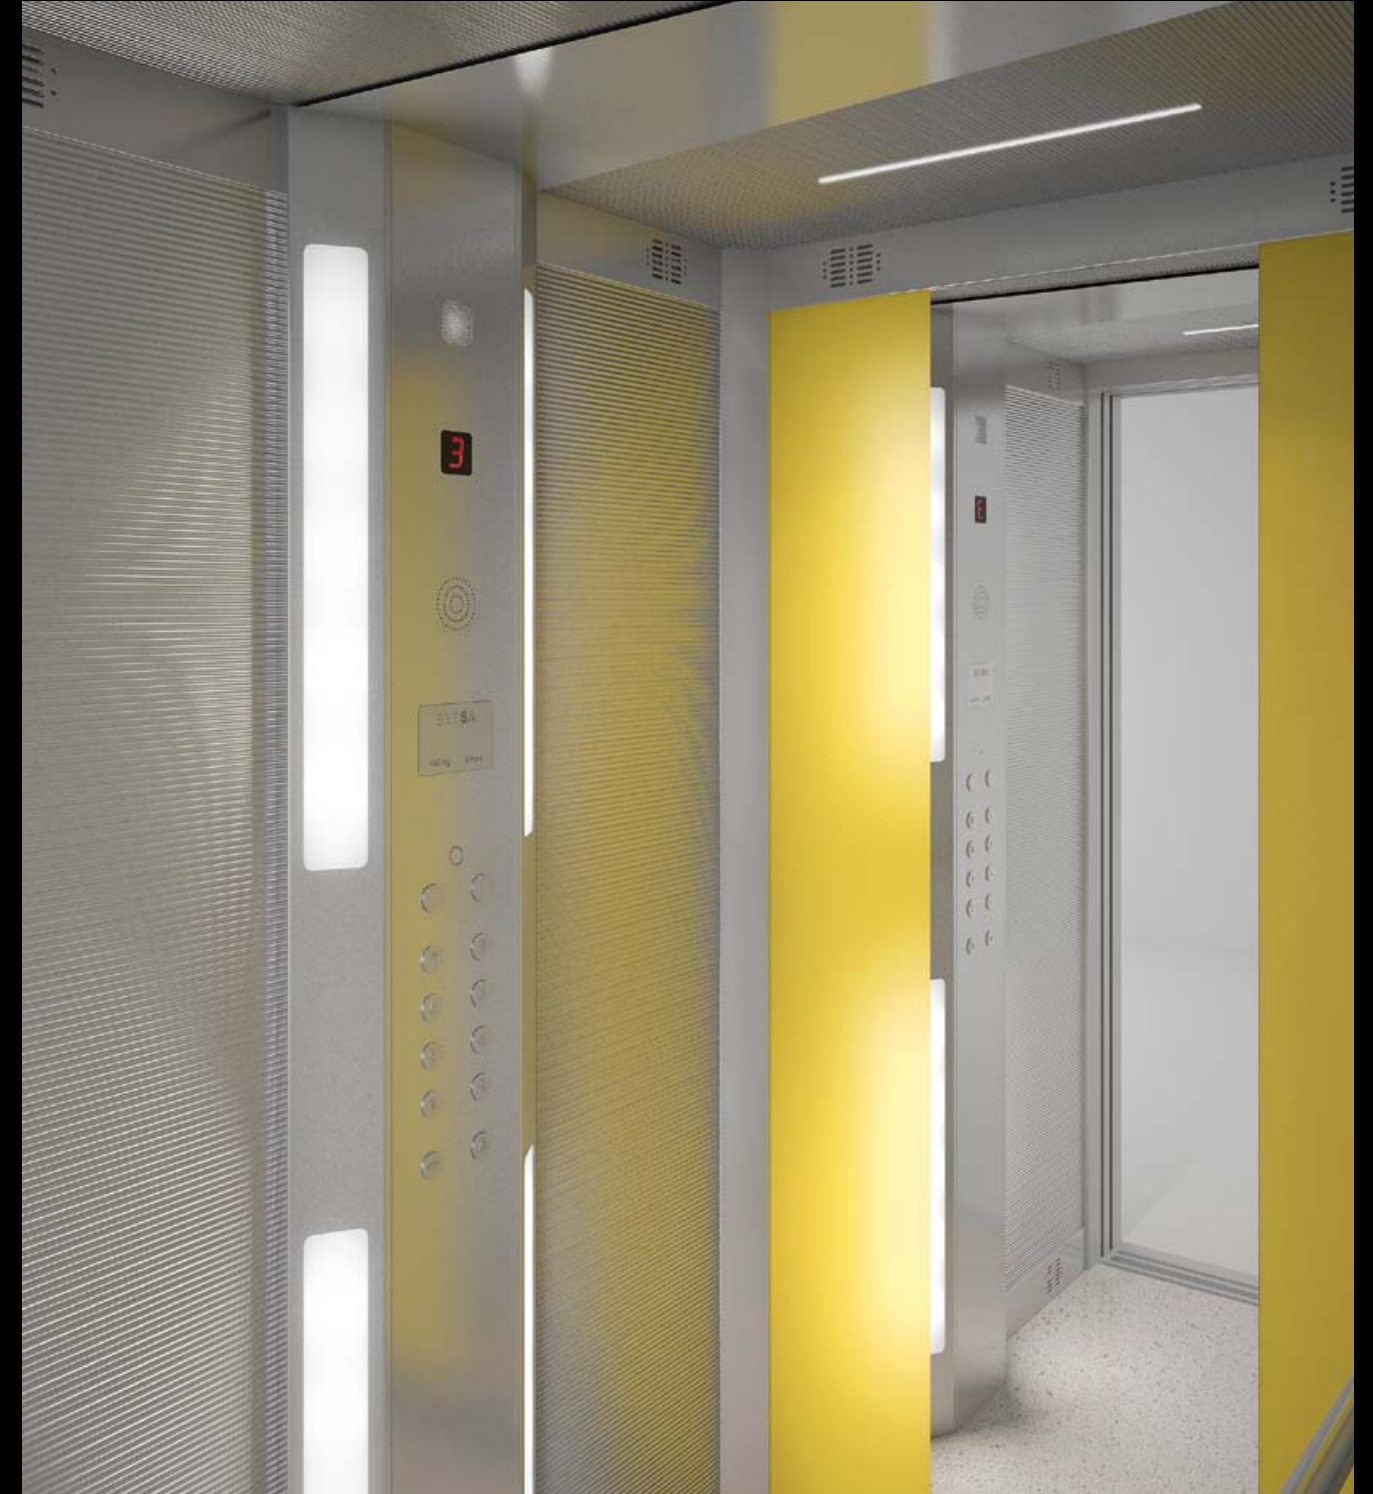

No limits in design

Otros laminados disponibles:
Other laminates available:

Techo
Ceiling

Perfilería
Profiles

Paredes
Car Walls

Botonera
Car Operating Panel

Suelo
Floor