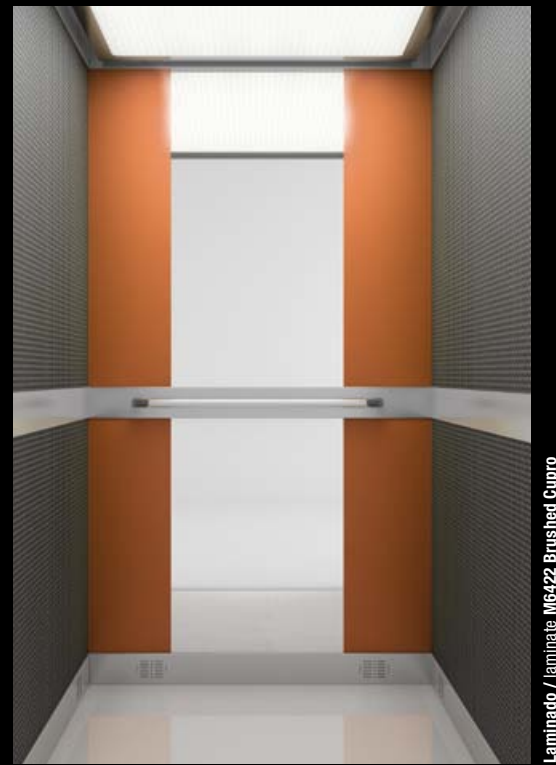

Botonera  
Car Operating Panel

Acero Inox satinado  
Satin Stainless Steel

Suelo  
Floor

Piedra Artificial Blanco Norte  
Artificial stone Blanco Norte

No limits in design

Laminado / laminate M6422 Brushed Cupro