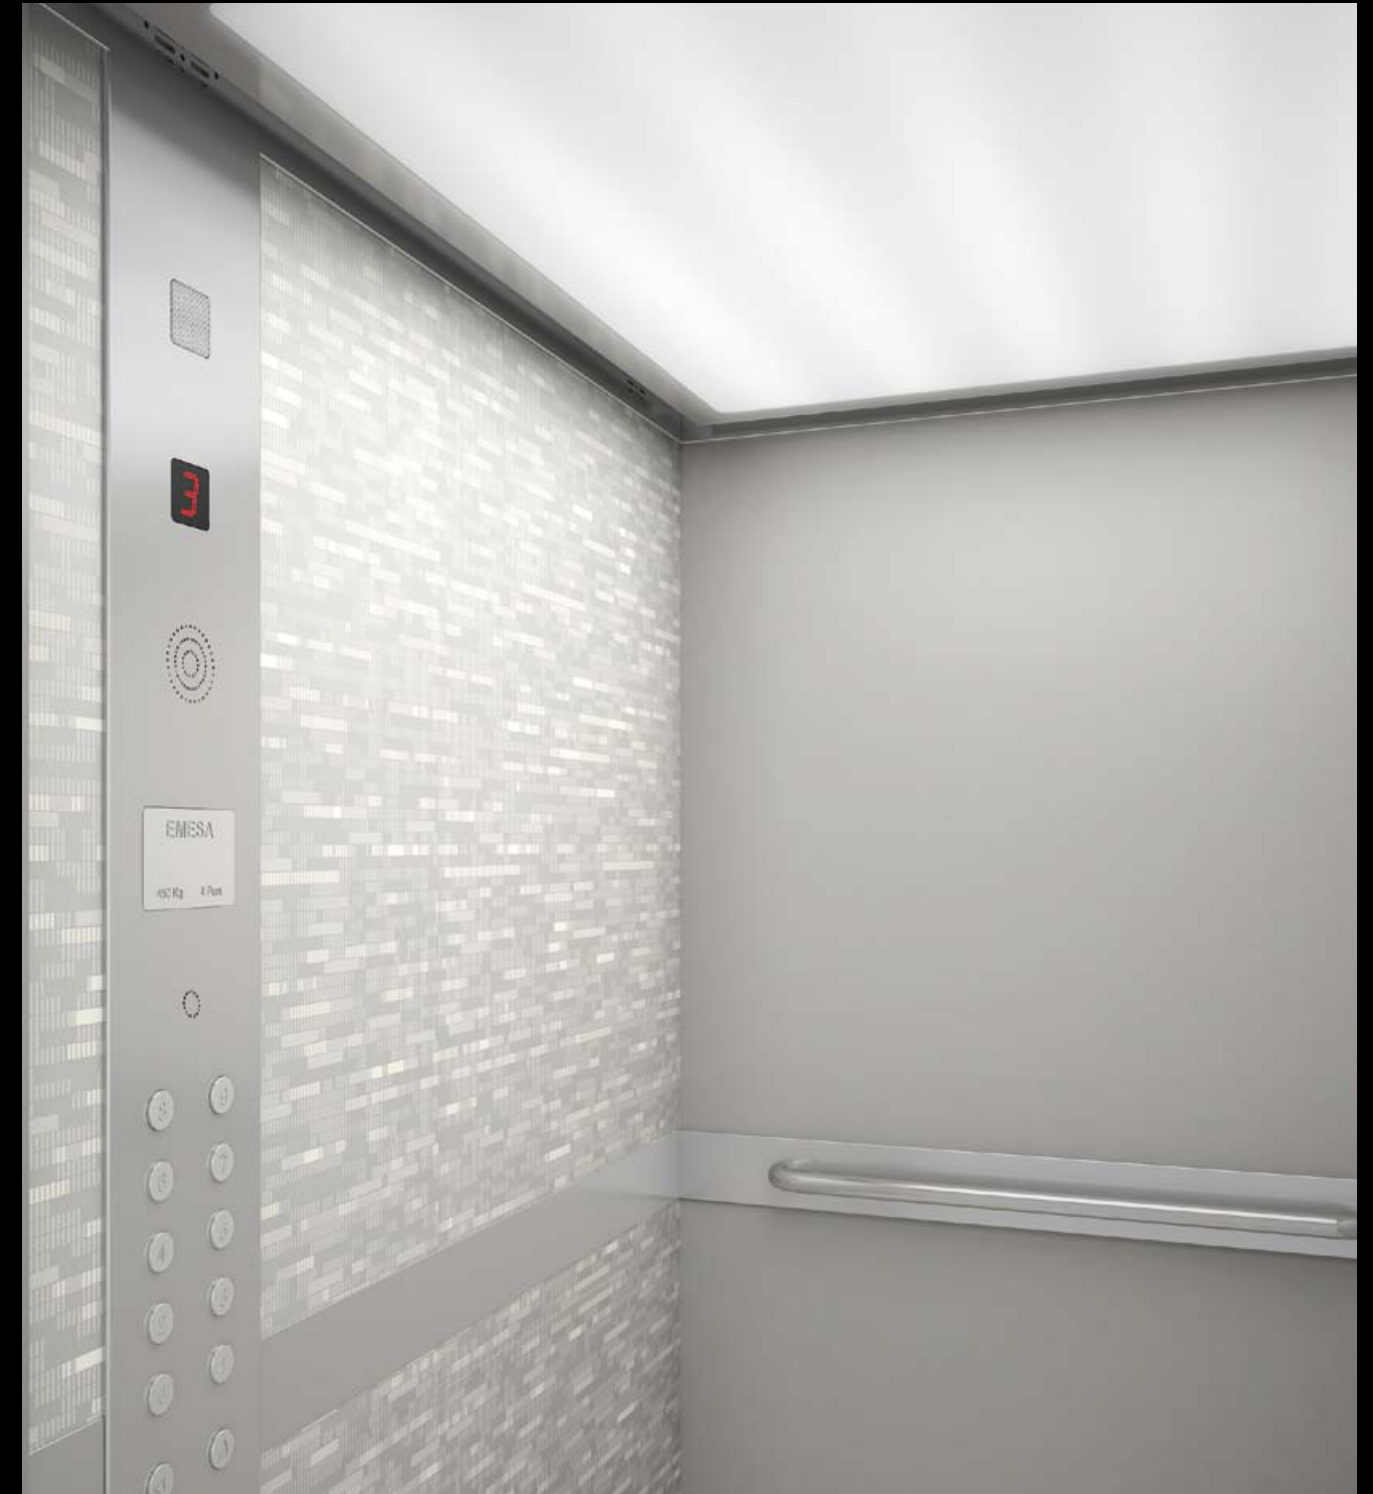

No limits in design