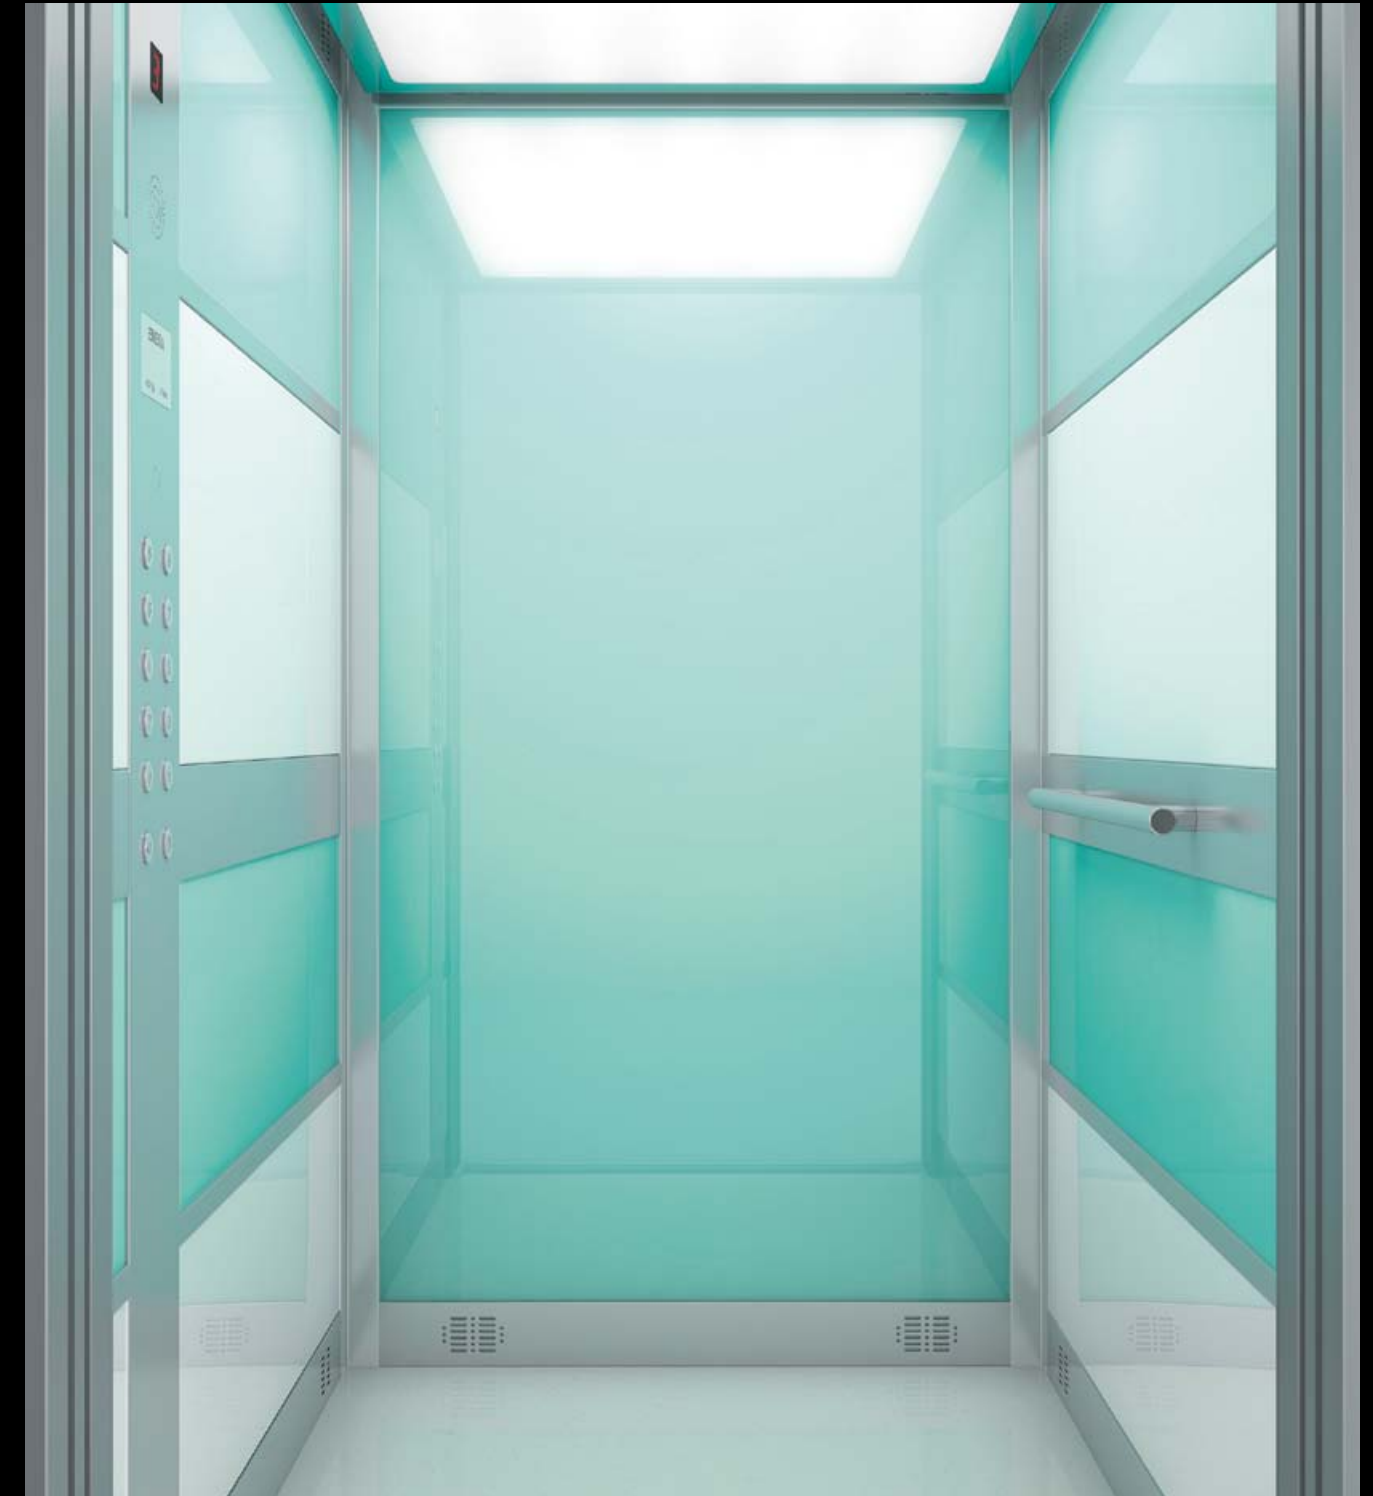

Techo
Ceiling

Perfilería
Profiles

Paredes
Car Walls

Botonera
Car Operating Panel

Suelo
Floor

No limits in design